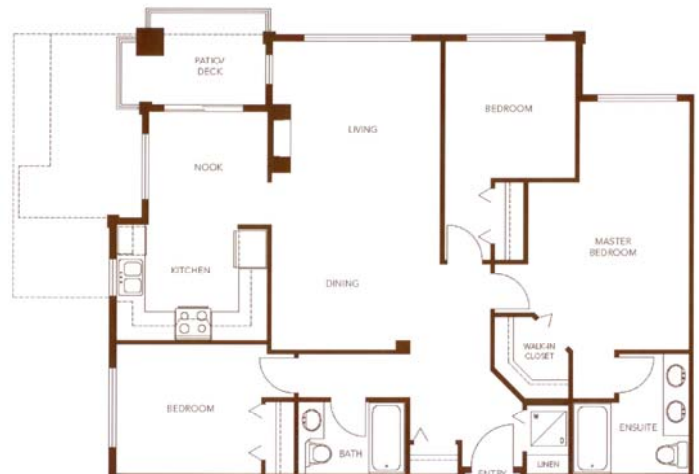

For more info and to view:

Rod MacKay at Maude, MacKay & Co. Ltd.

Phone: 604.736.0181

Mobile: 604.649.2424

Email: rodmac@maudemackay.com